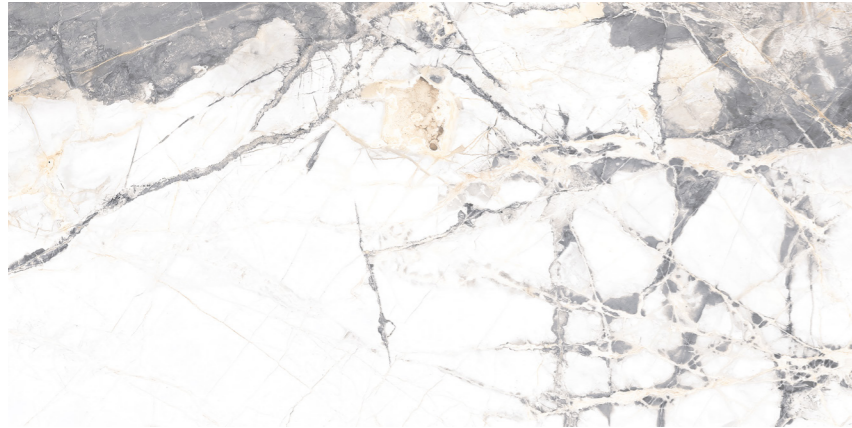

Ibiza

Porcelain Tile

12"x24"
300x600 cm

White

12"x24"
UIBIZAF16BV

Technical Specifications

CHARACTERISTICS	STANDARD	DECLARED ASTM
Water Absorption	C373	<=0.5%
Break Strength	C648	Min. 275
Chemical Resistance	C650	Class A (Resist)¹
Stain Resistance	C1378	Class A
Frost Resistance	C1026	Resistant
Thermal Shock Resistance	C484	Resistant
Crazing Resistance	C424	Resistant
Group	See FAQ's	4
PEI- Glazed Tiles	C1027	PEI (IV)
Dynamic Coefficient of Friction (DCOF)	A326.3	>=0.42
Shade and Texture Rating	CTDA "V"	V3
Facial Dimensions	C499	Pass
Range of Thickness	C499	Pass
Warpage	C485	Pass
Wedging	C502	Pass