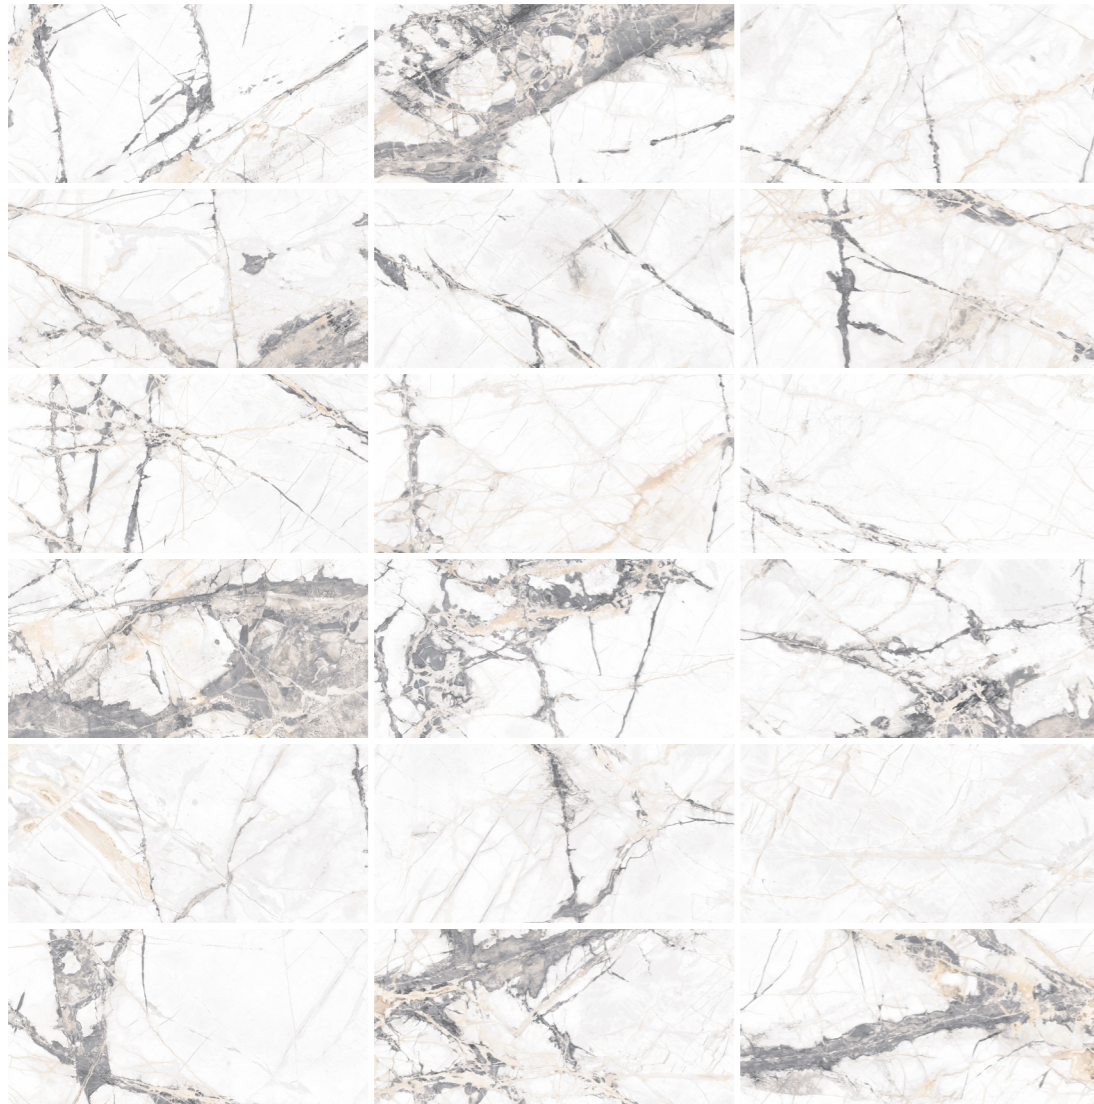

Other Faces

Packaging Info

Size	SF per carton	PC per carton	Bx per pallet
12"x24"	17.44	9	32