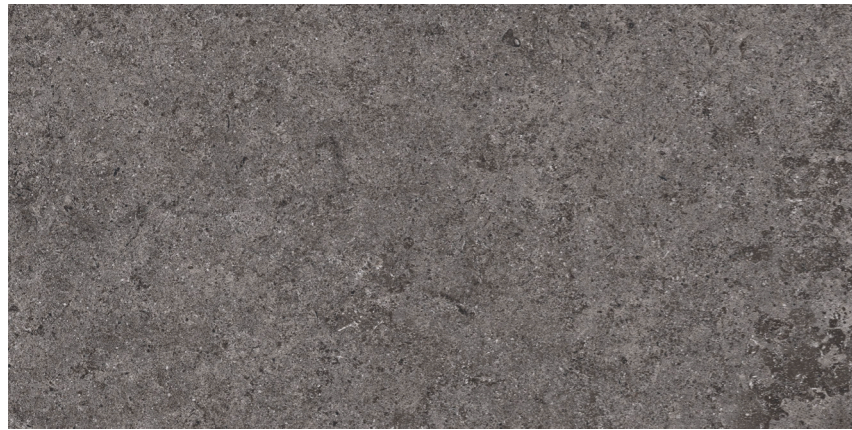

Basalt

Porcelain Tile

12"x24"
300x600 cm

Graphite

12"x24"
UBASALT16BW

Technical Specifications

CHARACTERISTICS	STANDARD	DECLARED ASTM
Water Absorption	C373	<=0.5%
Break Strength	C648	Min. 275
Chemical Resistance	C650	Class A (Resist)¹
Stain Resistance	C1378	Class A
Frost Resistance	C1026	Resistant
Thermal Shock Resistance	C484	Resistant
Crazing Resistance	C424	Resistant
Group	See FAQ's	4
PEI- Glazed Tiles	C1027	PEI (IV)
Dynamic Coefficient of Friction (DCOF)	A326.3	>=0.42
Shade and Texture Rating	CTDA "V"	V3
Facial Dimensions	C499	Pass
Range of Thickness	C499	Pass
Warpage	C485	Pass
Wedging	C502	Pass