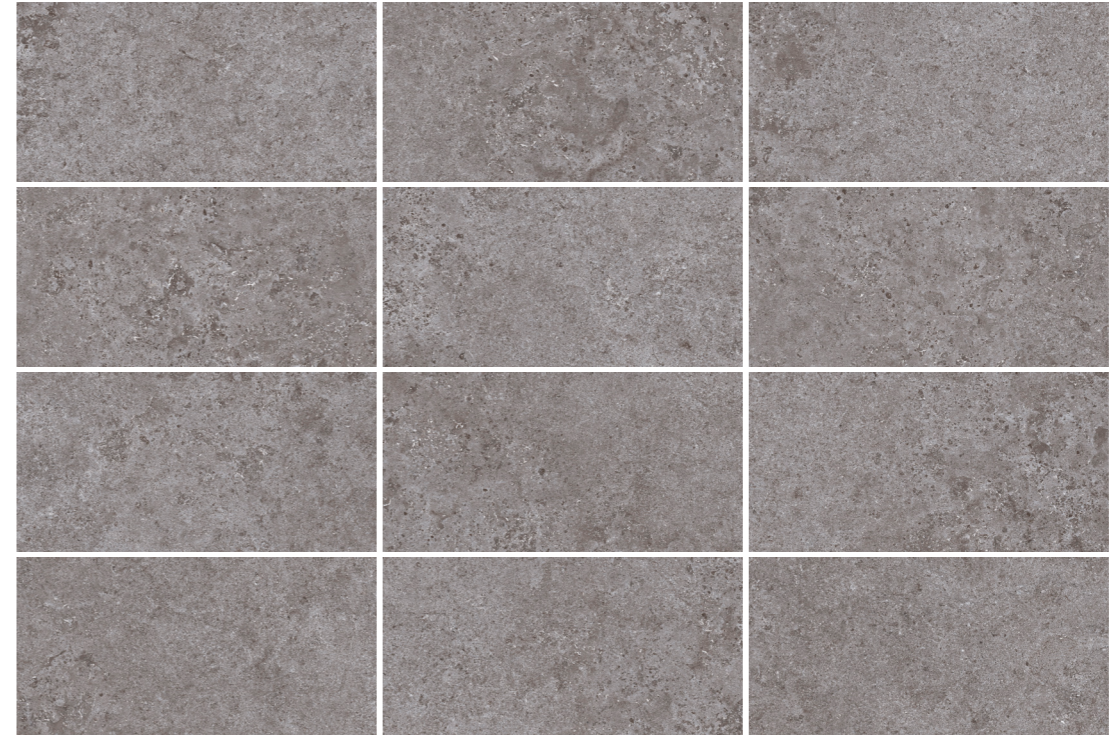

Basalt

Porcelain Tile

8.5 mm | | 12"x24"
300x600 cm

White

12"x24"
UBASALT16BU

Other Faces

Gray

12"x24"
UBASALT16BI