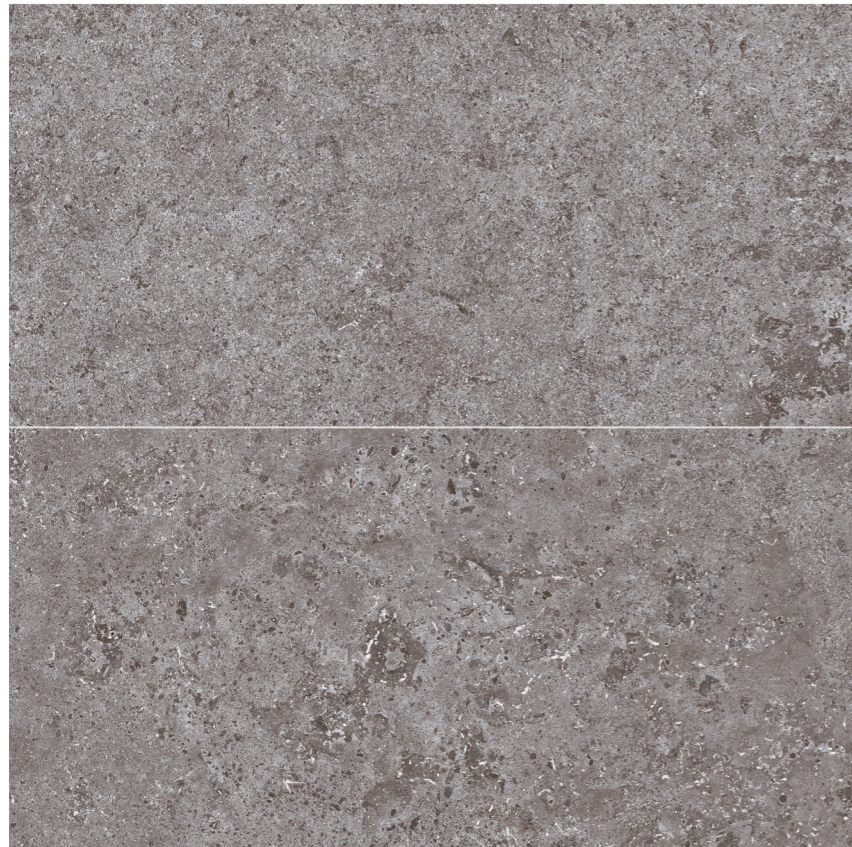

Other Faces

Gray

12"x24"
UBASALT16BI