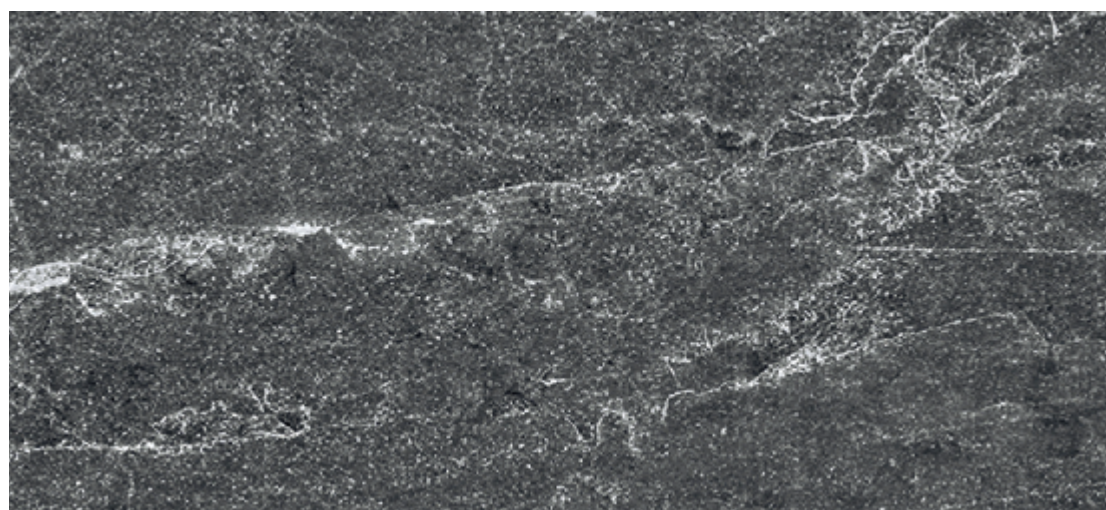

ADVANTAGE

LOOK
STONE

CENTURA
WALL AND FLOOR COVERINGS

centura.ca

chalk - natural

chalk - lappato

silver - natural

silver - lappato

graphite - natural

graphite - lappato

greige - natural

greige - lappato

*The shade may vary according to production runs. Check batches before installation.

centura.ca

Rectified porcelain

Look and feel: stone
Installation: floor, wall
Usage: residential, commercial
Made in Italy

Stock sizes

24" x 24"
60 cm x 60 cm
thickness 9 mm
natural & lappato finish

24" x 48"
60 cm x 120 cm
thickness 9 mm
natural & lappato finish

Main technical specifications

Test	Standard	Results
Frost resistance	ISO 10545-12	Resistant
Slip resistance	DIN 51130 DCOF	R10 (natural only) ≥ 0.42
Shades variation	—	V2 Slight

chalk

silver

graphite

greige

Sizes and colours to order

24" x 48"
60 cm x 120 cm
natural, lappato,
grip & slaty finish

▼
20 mm
EXTERIEUR
▲
(slaty finish
only)

48" x 48"
120 cm x 120 cm
natural & lappato finish