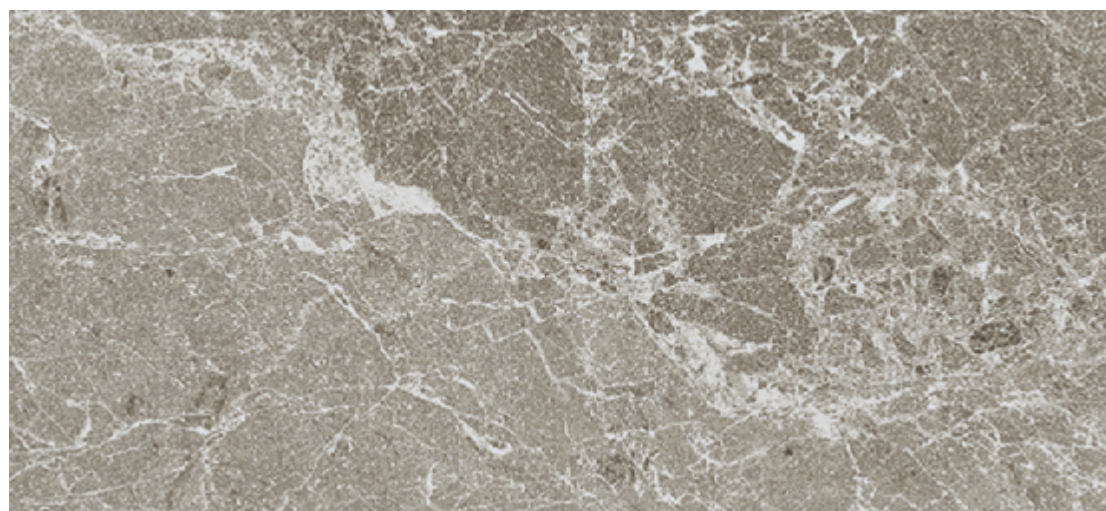

ADVANTAGE

LOOK
STONE

CENTURA
WALL AND FLOOR COVERINGS

centura.ca

chalk - natural

chalk - lappato

silver - natural

silver - lappato

graphite - natural

graphite - lappato

greige - natural

greige - lappato

*The shade may vary according to production runs. Check batches before installation.

centura.ca

Rectified porcelain

Look and feel: stone
Installation: floor, wall
Usage: residential, commercial
Made in Italy

Stock sizes

24" x 24"
60 cm x 60 cm
thickness 9 mm
natural & lappato finish

24" x 48"
60 cm x 120 cm
thickness 9 mm
natural & lappato finish

Main technical specifications

Test	Standard	Results
Frost resistance	ISO 10545-12	Resistant
Slip resistance	DIN 51130 DCOF	R10 (natural only) ≥ 0.42
Shades variation	—	V2 Slight

chalk

silver

graphite

greige

Sizes and colours to order

24" x 48"
60 cm x 120 cm
natural, lappato,
grip & slaty finish

▼
20 mm
EXTERIEUR
▲
(slaty finish
only)

48" x 48"
120 cm x 120 cm
natural & lappato finish