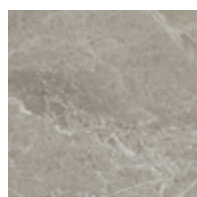

graphite - natural

graphite - lappato

greige - natural

greige - lappato

*The shade may vary according to production runs. Check batches before installation.

centura.ca

Rectified porcelain

Look and feel: stone
Installation: floor, wall
Usage: residential, commercial
Made in Italy

chalk

silver

graphite

greige

Sizes and colours to order

24" x 48"
60 cm x 120 cm
natural, lappato,
grip & slaty finish

▼
20 mm
EXTERIEUR
▲
(slaty finish
only)

48" x 48"
120 cm x 120 cm
natural & lappato finish