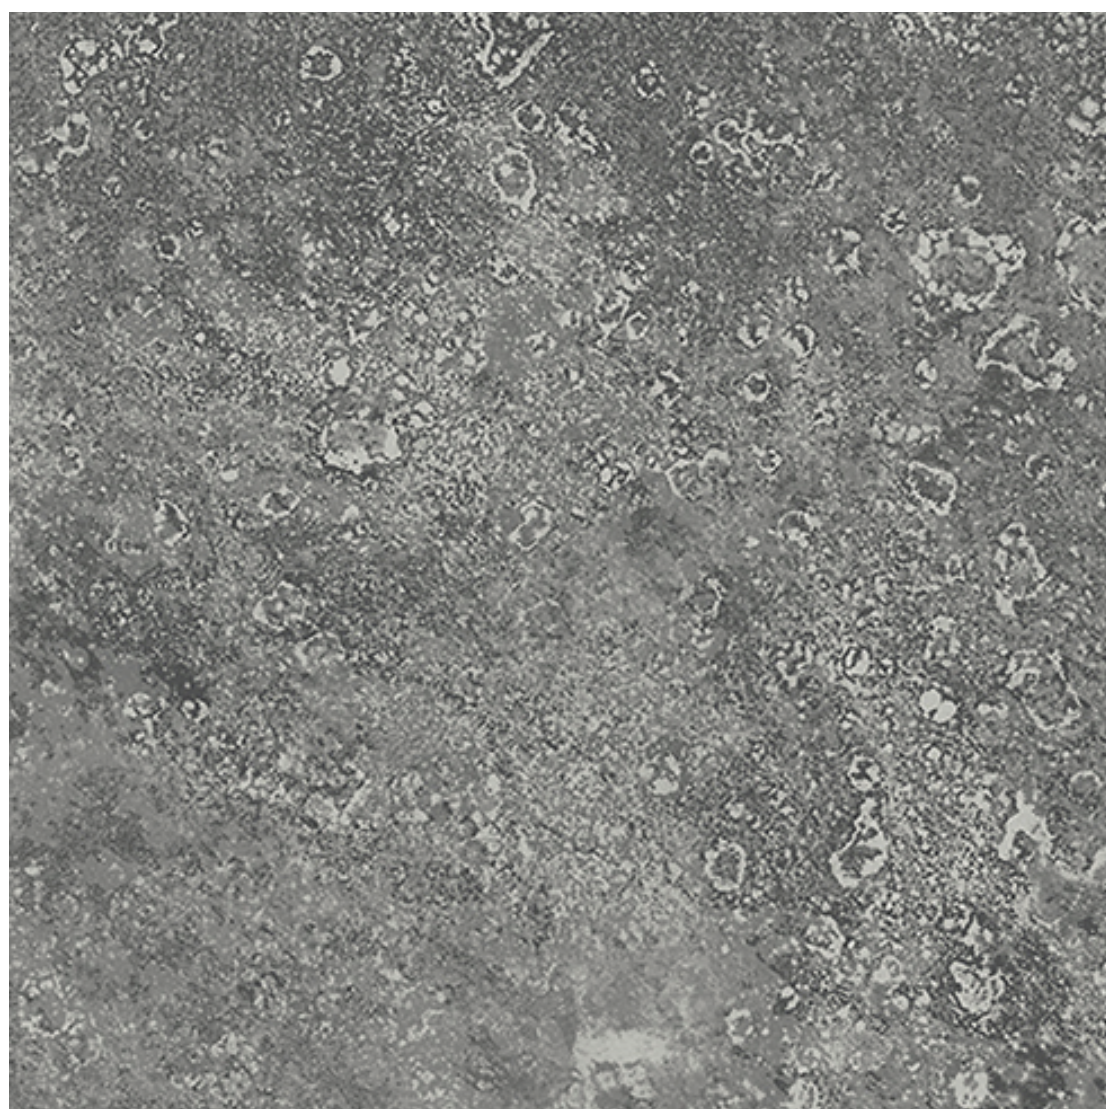

# GIZA

centura.ca

LOOK  
STONE

**CENTURA**  
WALL AND FLOOR COVERINGS

khafre - matte

pharaoh - matte

menkaure - matte

sphinx - matte

## Glazed porcelain

Look and feel : stone  
Installation : floor, wall  
Usage : residential, commercial  
Made in Turkey