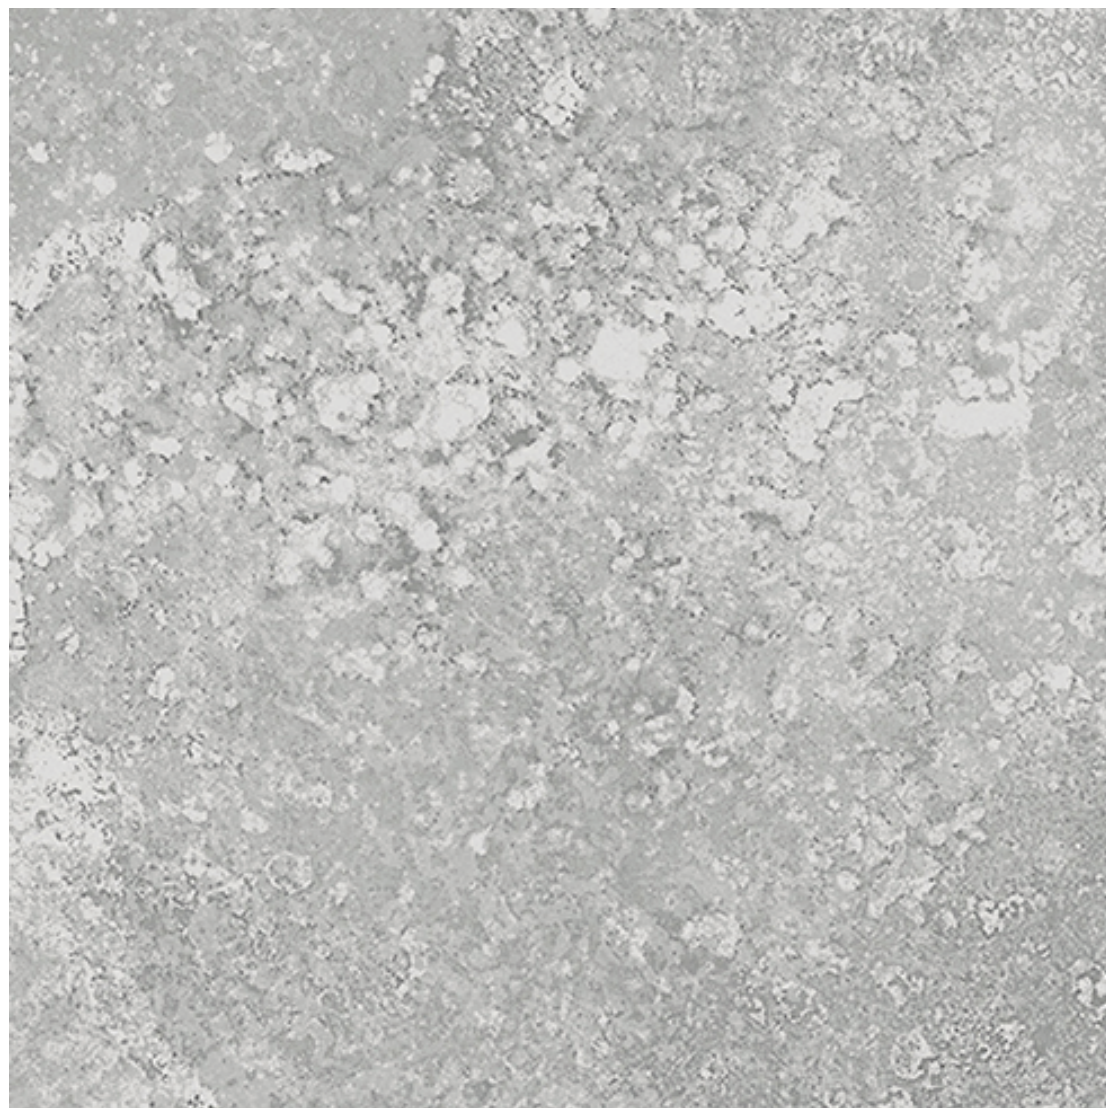

# GIZA

centura.ca

LOOK  
STONE

**CENTURA**  
WALL AND FLOOR COVERINGS

khafre - matte

pharaoh - matte

menkaure - matte

sphinx - matte

## Glazed porcelain

Look and feel : stone  
Installation : floor, wall  
Usage : residential, commercial  
Made in Turkey