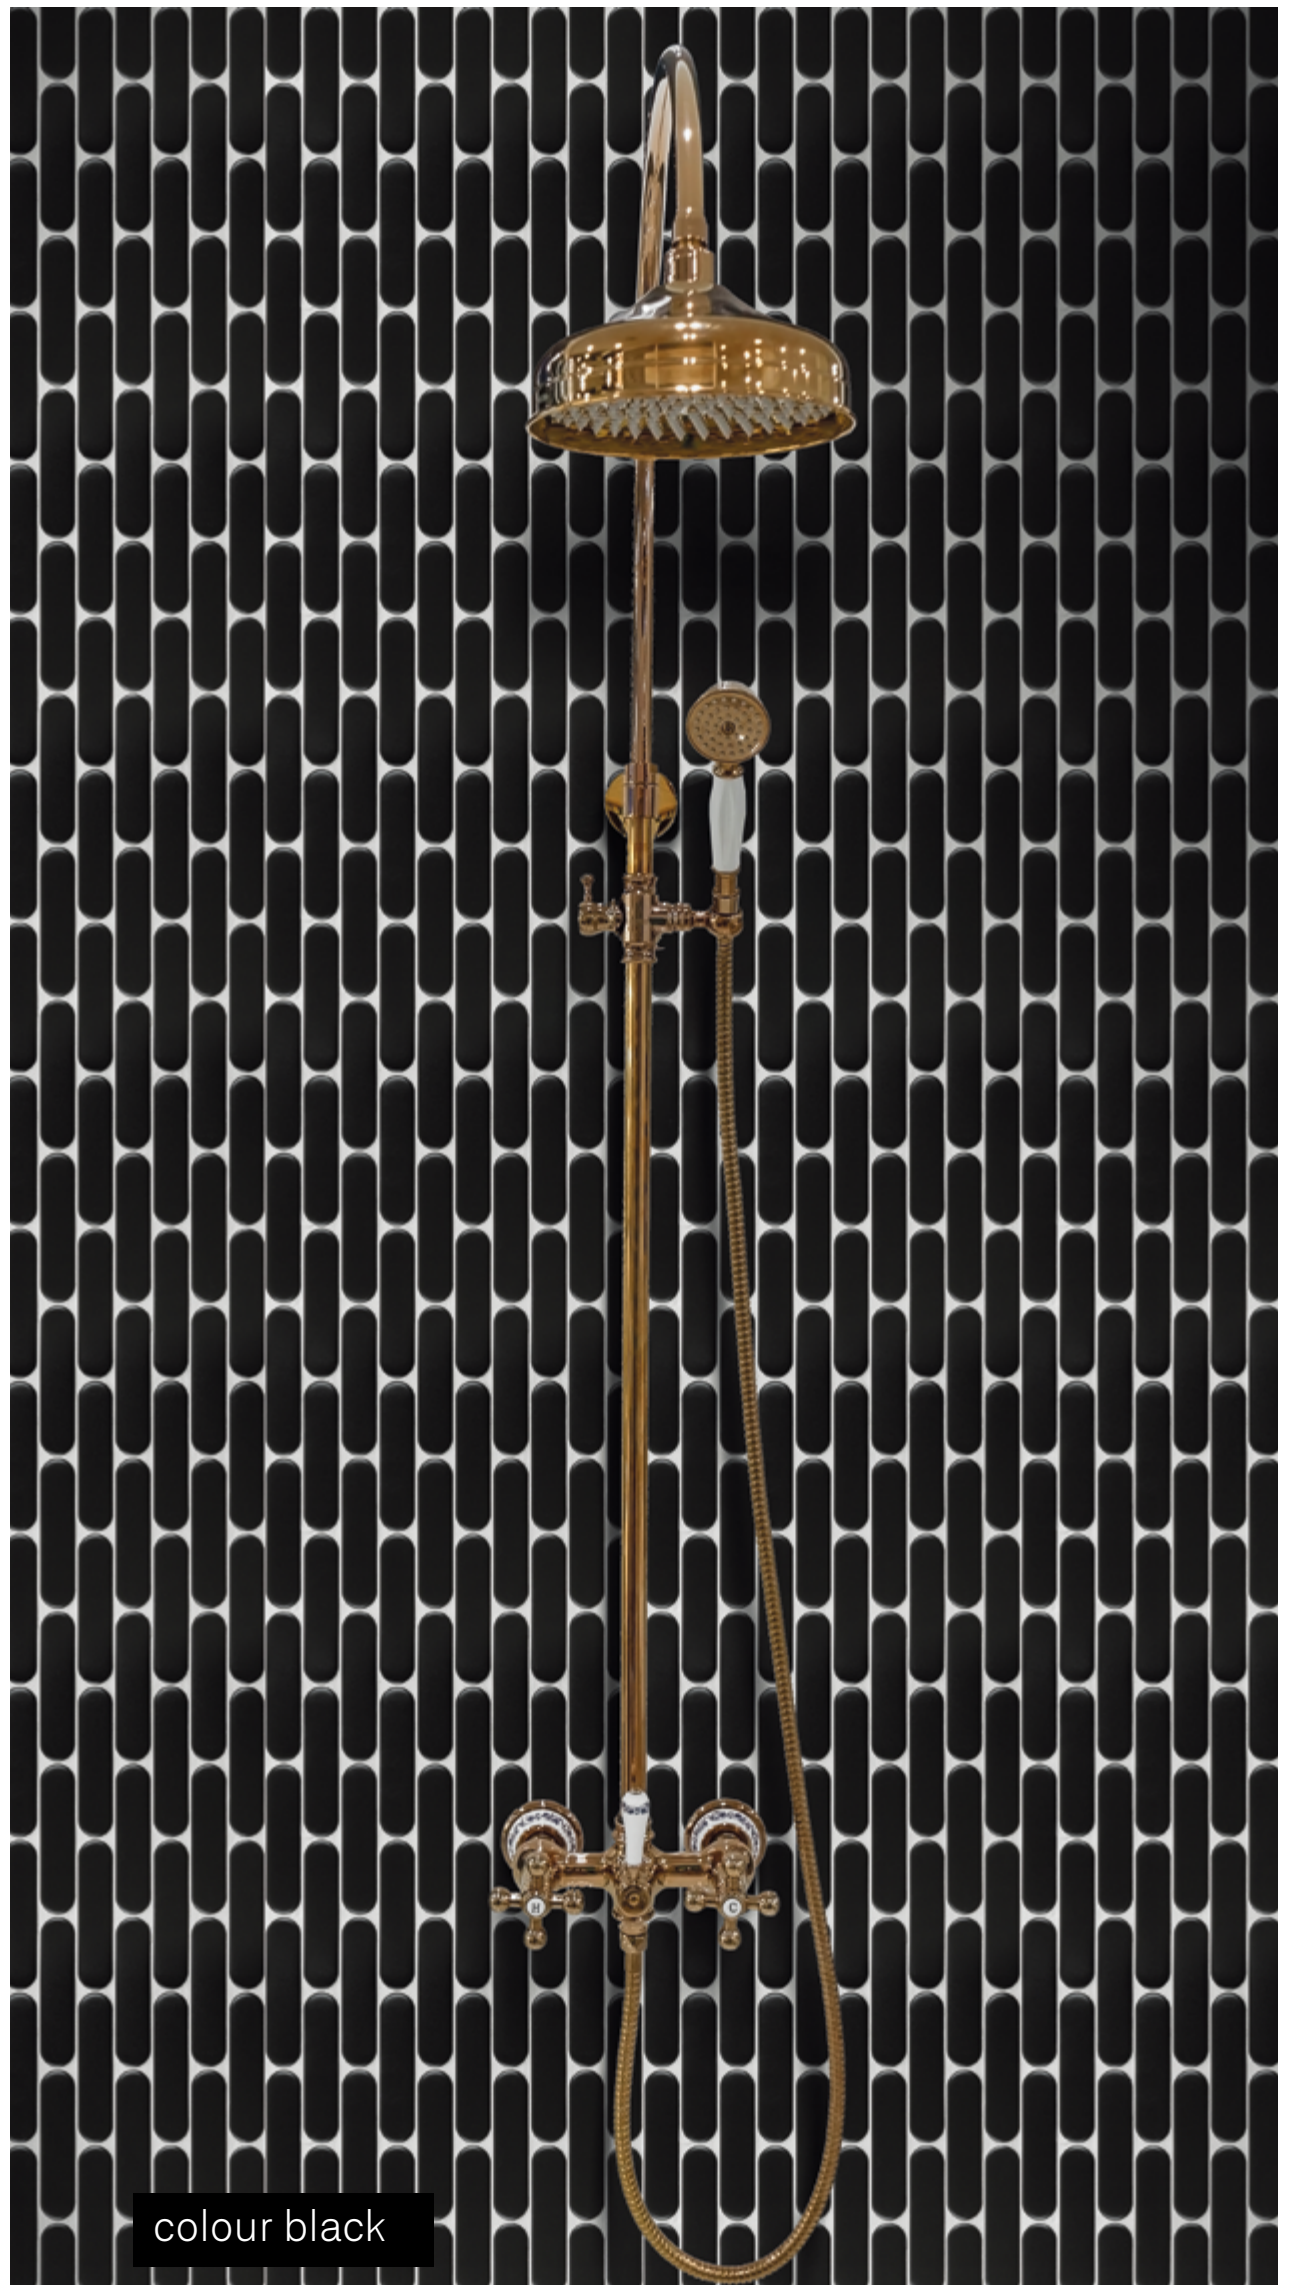

colour black