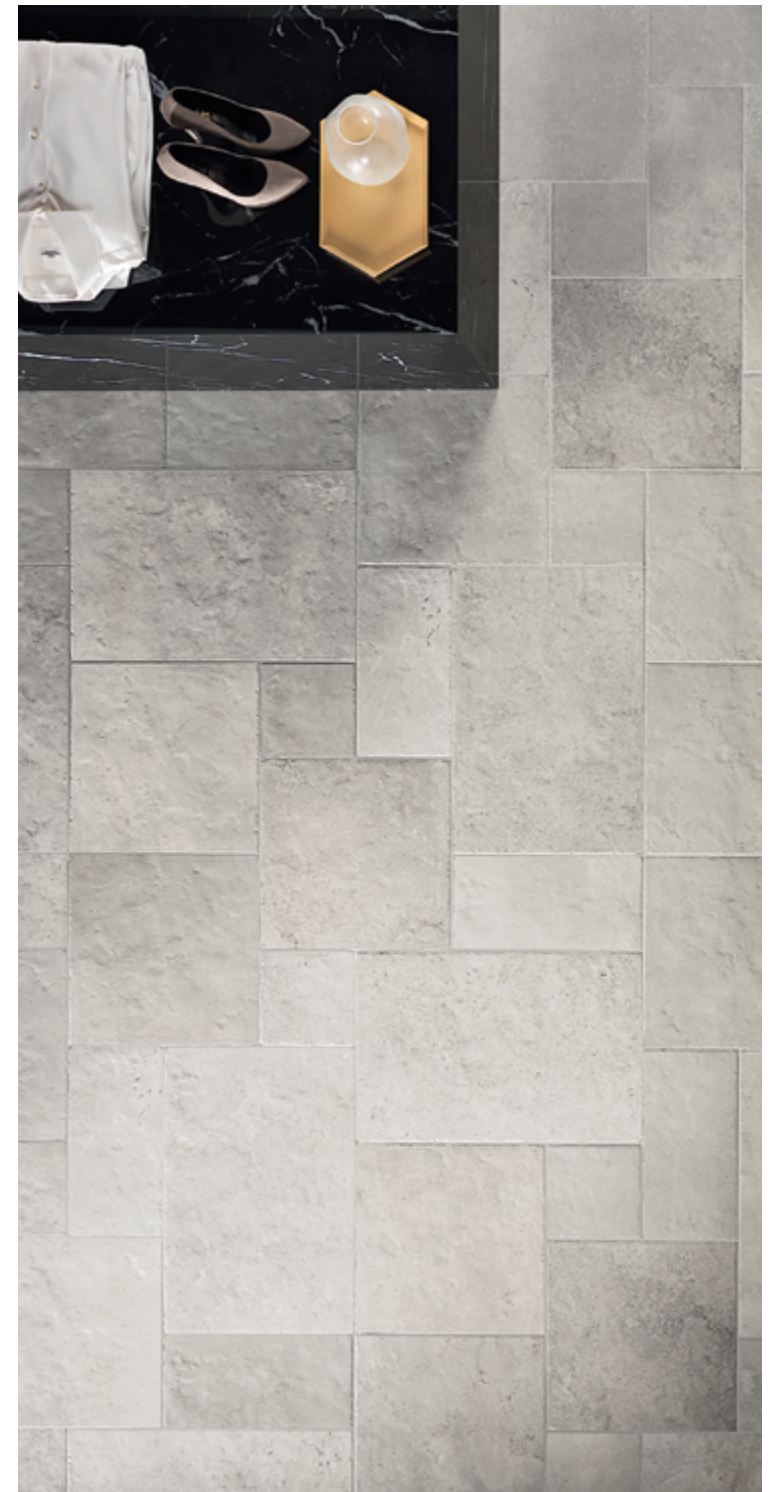

erice - natural

*The shade may vary according to production runs. Check batches before installation.

dor - natural

byblos - natural

menfi - natural

centura.ca

Rectified Glazed Porcelain

Look and feel: stone
Installation: floor, wall
Usage: residential
Made in Italy

Stock sizes

8" x 8"
20 cm x 20 cm
thickness 10 mm
natural finish

8" x 16"
20 cm x 40 cm
thickness 10 mm
natural finish

16" x 16"
40 cm x 40 cm
thickness 10 mm
natural finish

16" x 24"
40 cm x 60 cm
thickness 10 mm
natural finish

12" x 24"
30 cm x 60 cm
thickness 10 mm

For outdoor sizes, consult the catalog on the website.

colour byblos

colour dor