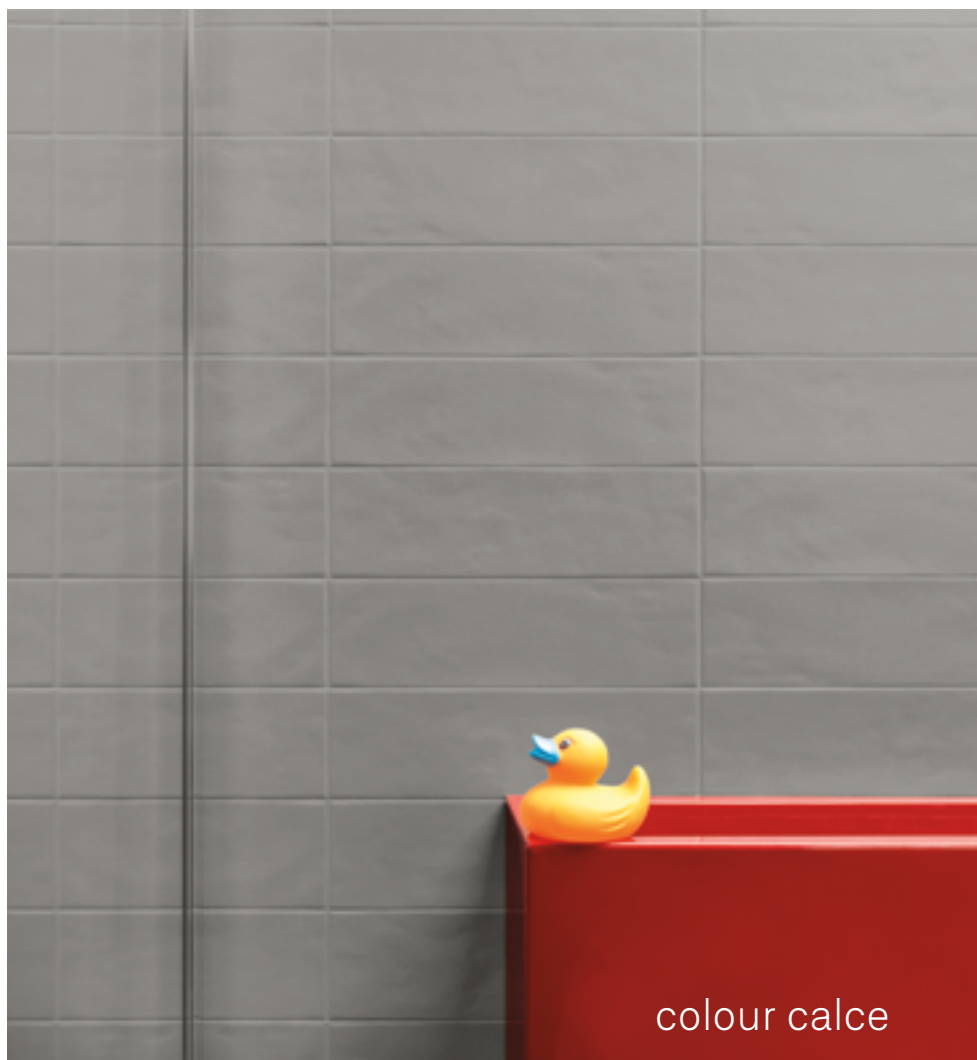

COLORS

LOOK
PLAIN

CENTURA
WALL AND FLOOR COVERINGS

centura.ca

carbone - matte

white - matte

cemento - matte

cenere - matte

calce - matte

fango - matte

black - matte

*The shade may vary according to production runs. Check batches before installation.

centura.ca

Glazed Porcelain

Look and feel: stone
Installation: wall
Usage: residential, commercial
Made in Italy

Stock size

3,5" x 12"
9 cm x 30 cm
thickness 8 mm
matte finish

Main technical specifications

Test	Standard	Results
Shades variation	—	V1 Uniform

Ask your Centura representative about our installation warranties.

colour calce

colour white