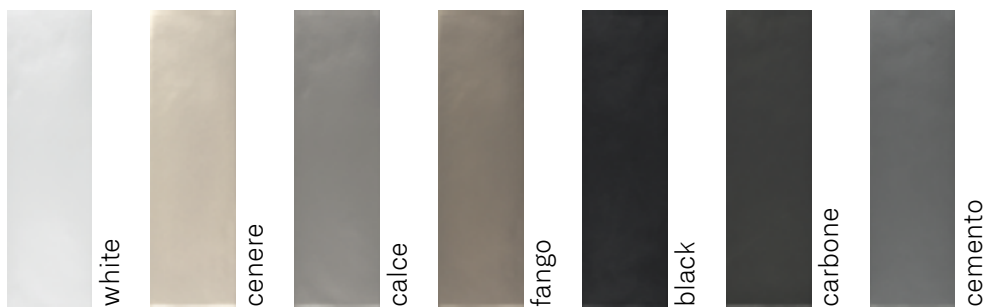

COLORS

LOOK
PLAIN

CENTURA
WALL AND FLOOR COVERINGS

centura.ca

carbone - matte

white - matte

cemento - matte

cenere - matte

calce - matte

fango - matte

black - matte

*The shade may vary according to production runs. Check batches before installation.

centura.ca

Glazed Porcelain

Look and feel: stone
Installation: wall
Usage: residential, commercial
Made in Italy

Stock size

3,5" x 12"
9 cm x 30 cm
thickness 8 mm
matte finish

Main technical specifications

Test	Standard	Results
Shades variation	—	V1 Uniform

Ask your Centura representative about our installation warranties.

colour calce

colour white