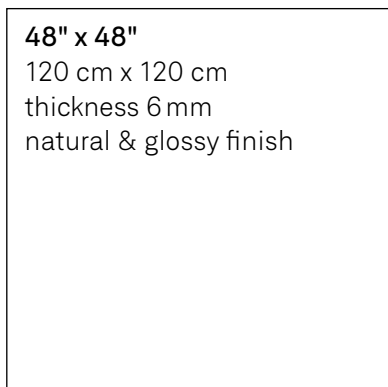

Stock size

24" x 48"
60 cm x 120 cm
thickness 9 mm
natural & glossy finish

48" x 112" (emerald, cloud, azure)
120 cm x 280 cm
thickness 6 mm
glossy finish

Main technical specifications

Test	Standard	Results
Frost resistance	ISO 10545-12	Resistant
Slip resistance	DIN 51130 DCOF	R10 (natural only) >0.42 (natural only)

Sizes to order

48" x 96"
120 cm x 240 cm
thickness 6 mm
natural & glossy finish

32" x 72"
80 cm x 180 cm
thickness 9 mm
natural
& glossy finish

48" x 48"
120 cm x 120 cm
thickness 6 mm
natural & glossy finish

24" x 48"
60 cm x 120 cm
thickness 9 mm
natural & glossy finish

colours : cloud, emerald

colour flame