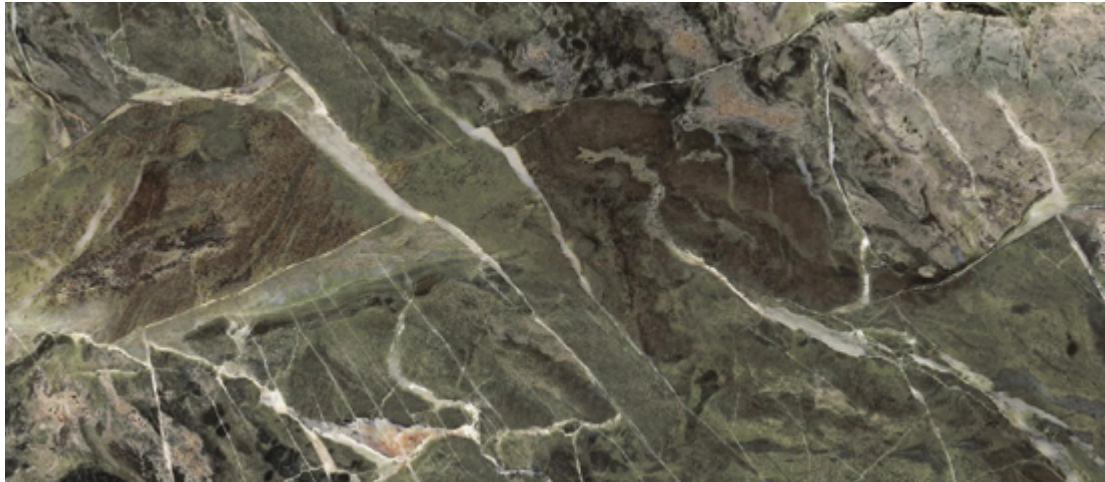

centura.ca

emerald - glossy