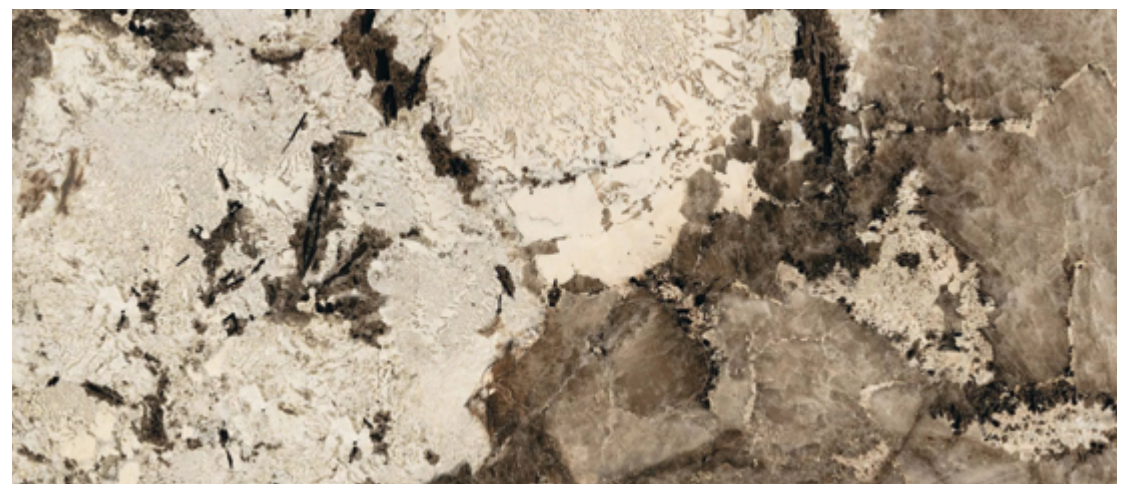

centura.ca

emerald - glossy

emerald - natural

cloud - glossy

cloud - natural

azure - glossy

azure - natural

flame - glossy

flame - natural

*The shade may vary according to production runs. Check batches before installation.

centura.ca

Rectified Porcelain

Look and feel : marble
Installation : floor, wall
Usage : residential, commercial
Made in Italy