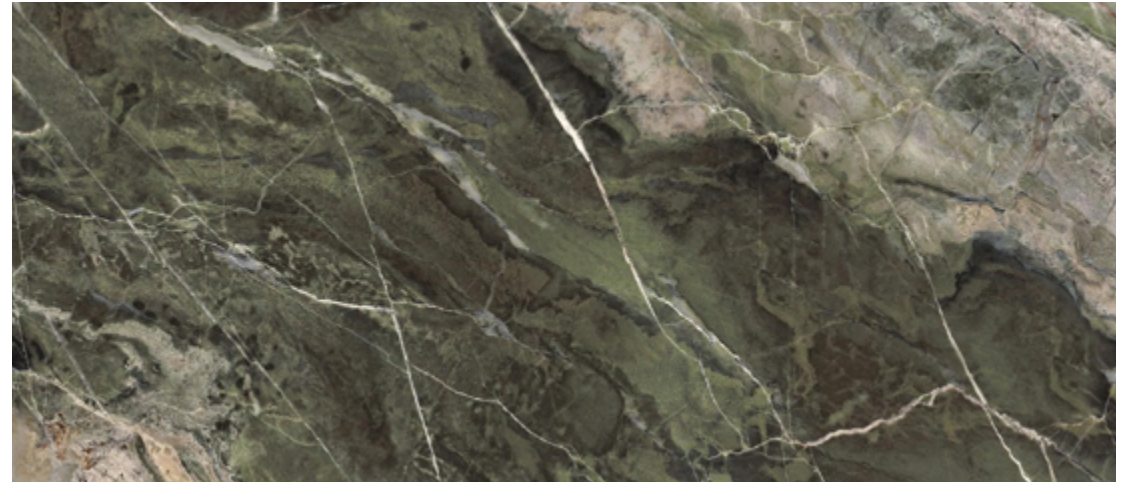

emerald - natural