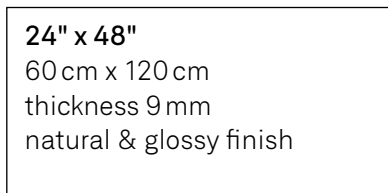

Stock size

24" x 48"
60 cm x 120 cm
thickness 9 mm
natural & glossy finish

48" x 112" (emerald, cloud, azure)
120 cm x 280 cm
thickness 6 mm
glossy finish

Main technical specifications

Test	Standard	Results
Frost resistance	ISO 10545-12	Resistant
Slip resistance	DIN 51130 DCOF	R10 (natural only) >0.42 (natural only)

Sizes to order

48" x 96"
120 cm x 240 cm
thickness 6 mm
natural & glossy finish

32" x 72"
80 cm x 180 cm
thickness 9 mm
natural
& glossy finish

48" x 48"
120 cm x 120 cm
thickness 6 mm
natural & glossy finish

24" x 48"
60 cm x 120 cm
thickness 9 mm
natural & glossy finish

colours : cloud, emerald

colour flame