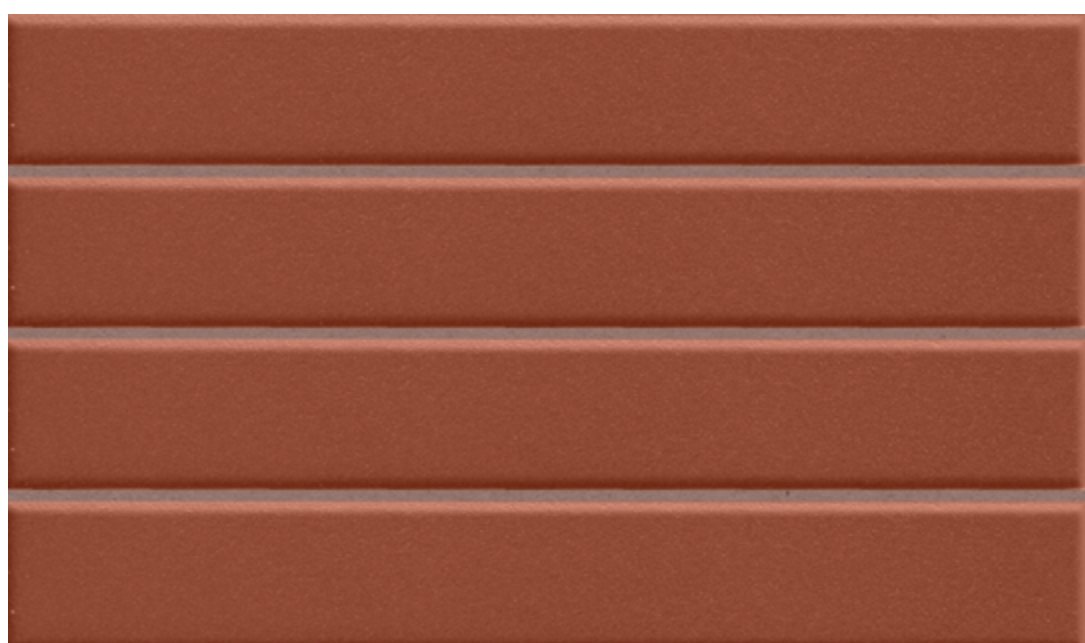

STICK /matte finish

centura.ca

LOOK
PLAIN

CENTURA
WALL AND FLOOR COVERINGS

green echo - matte

lemon sorbet - matte

deep navy - matte

dutch white - matte

rusty red - matte

black swan - matte

*The shade may vary according to production runs. Check batches before installation.

STICK /matte finish

centura.ca

Porcelain mosaic Dot mounted

Look and feel: plain
Installation: floor, wall
Usage: residential, commercial
Made in Italy

Stock size

11.25" x 11.75"
28.5 cm x 29.8 cm
thickness 5.5 mm
matte finish

Main technical specifications

Test	Standard	Results
Slip resistance	—	R10
Frost resistance	ISO 10545-12	Resistant
Shades variation	—	V1 uniform

Ask your Centura representative about our installation warranties.

colours: lemon sorbet, dutch white

colour black swan