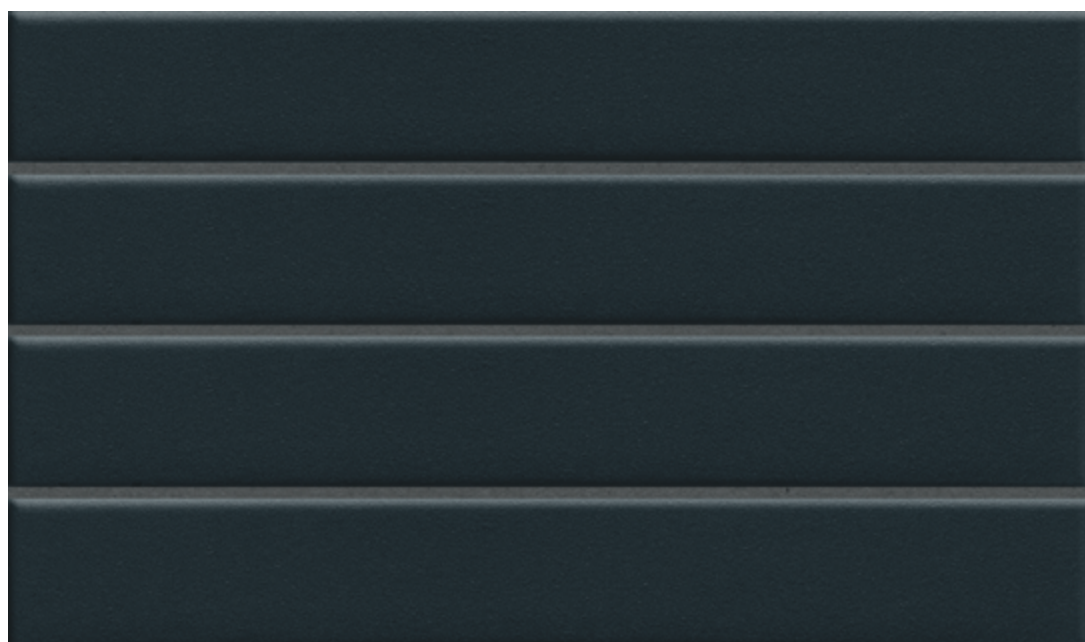

STICK /matte finish

centura.ca

LOOK
PLAIN

CENTURA
WALL AND FLOOR COVERINGS

green echo - matte

lemon sorbet - matte

deep navy - matte

dutch white - matte

rusty red - matte

black swan - matte

*The shade may vary according to production runs. Check batches before installation.

STICK /matte finish

centura.ca

Porcelain mosaic Dot mounted

Look and feel: plain
Installation: floor, wall
Usage: residential, commercial
Made in Italy

Stock size

11.25" x 11.75"
28.5 cm x 29.8 cm
thickness 5.5 mm
matte finish

Main technical specifications

Test	Standard	Results
Slip resistance	—	R10
Frost resistance	ISO 10545-12	Resistant
Shades variation	—	V1 uniform

Ask your Centura representative about our installation warranties.

colours: lemon sorbet, dutch white

colour black swan