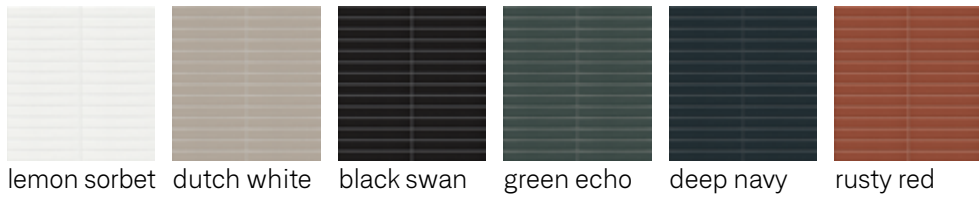

STICK /matte finish

centura.ca

LOOK
PLAIN

CENTURA
WALL AND FLOOR COVERINGS

green echo - matte

lemon sorbet - matte

deep navy - matte

dutch white - matte

rusty red - matte

black swan - matte

*The shade may vary according to production runs. Check batches before installation.

STICK /matte finish

centura.ca

Porcelain mosaic Dot mounted

Look and feel: plain
Installation: floor, wall
Usage: residential, commercial
Made in Italy

Stock size

11.25" x 11.75"
28.5 cm x 29.8 cm
thickness 5.5 mm
matte finish

Main technical specifications

Test	Standard	Results
Slip resistance	—	R10
Frost resistance	ISO 10545-12	Resistant
Shades variation	—	V1 uniform

Ask your Centura representative about our installation warranties.

colours: lemon sorbet, dutch white

colour black swan