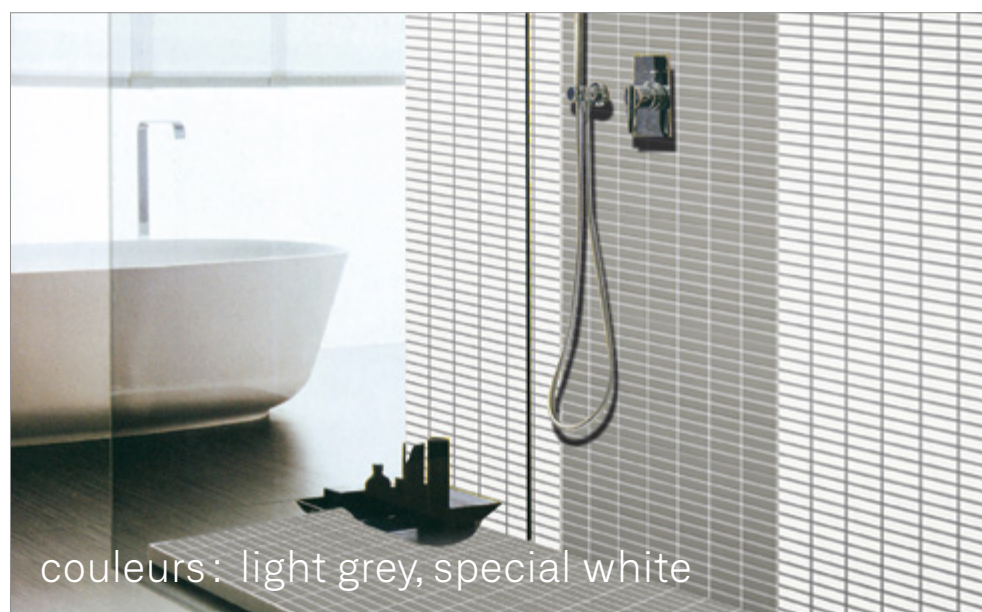

# PLAIN / TECHNO

LOOK  
UNI

**CENTURA**  
REVÊTEMENTS DE MUR ET DE SOL

centura.ca

white granite - mat

special white - mat

special white - mat

ivory - mat

slate grey  
2"X2" / 1"X3"

charcoal  
2"X2" / 1"X3"

ivory  
2"X2"

cream  
2"X2"

black  
2"X2"

couleurs: slate grey,  
light grey, white

couleur charcoal granite

couleurs: light grey, special white