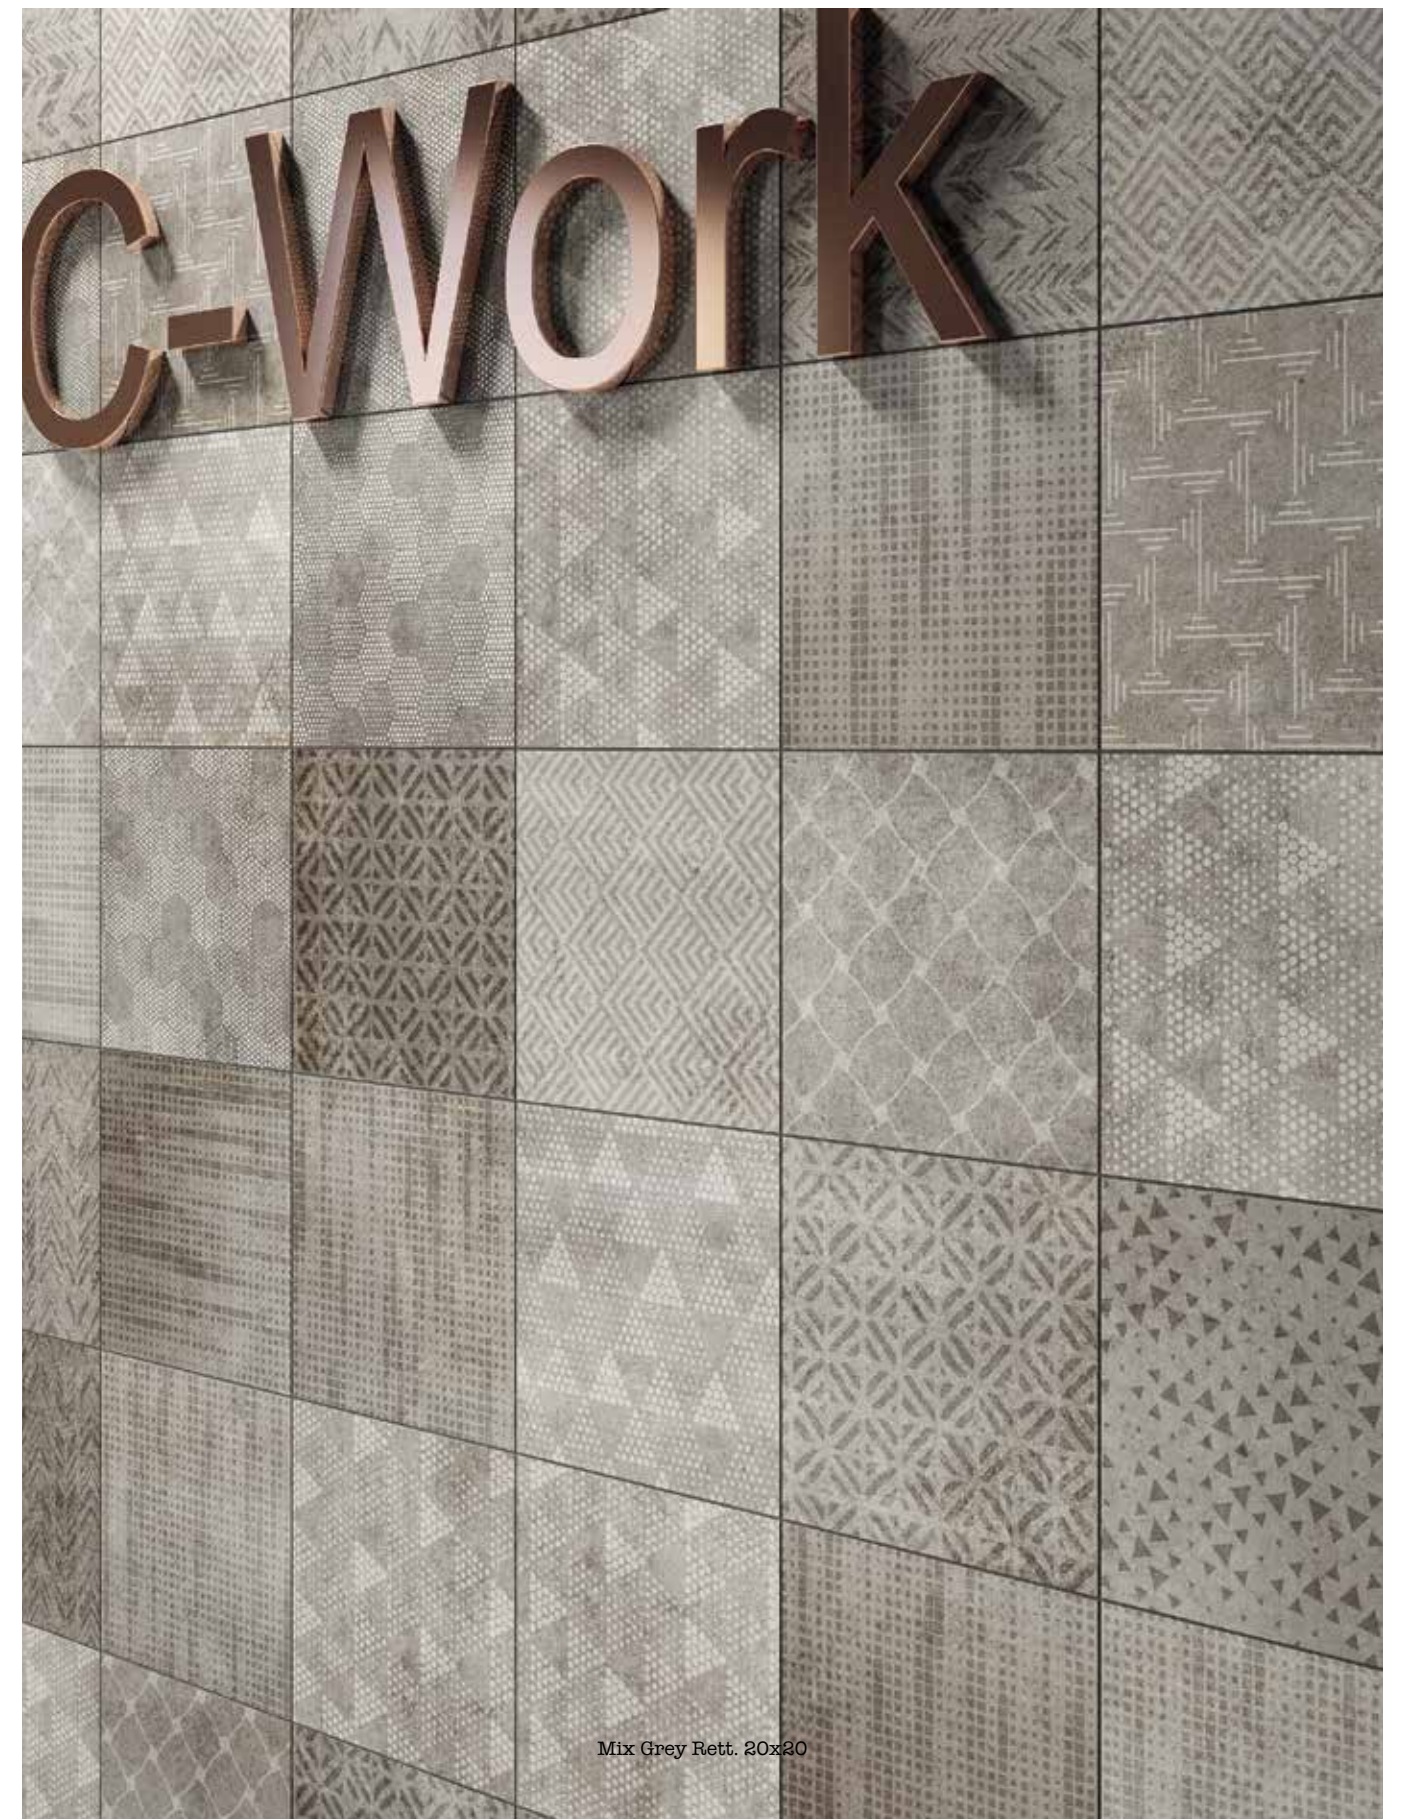

It's Different

Grey London

It's Different

Grey London Rett. 60x120

Black Mirror Rett. 60x120 / Grey London Rett. 60x120 / Nickel Chrome Rett. 60x120 / Mix Grey Rett. 20x20

Black Mirror Rett. 60x120 / Grey London Rett. 60x120 / Nickel Chrome Rett. 60x120