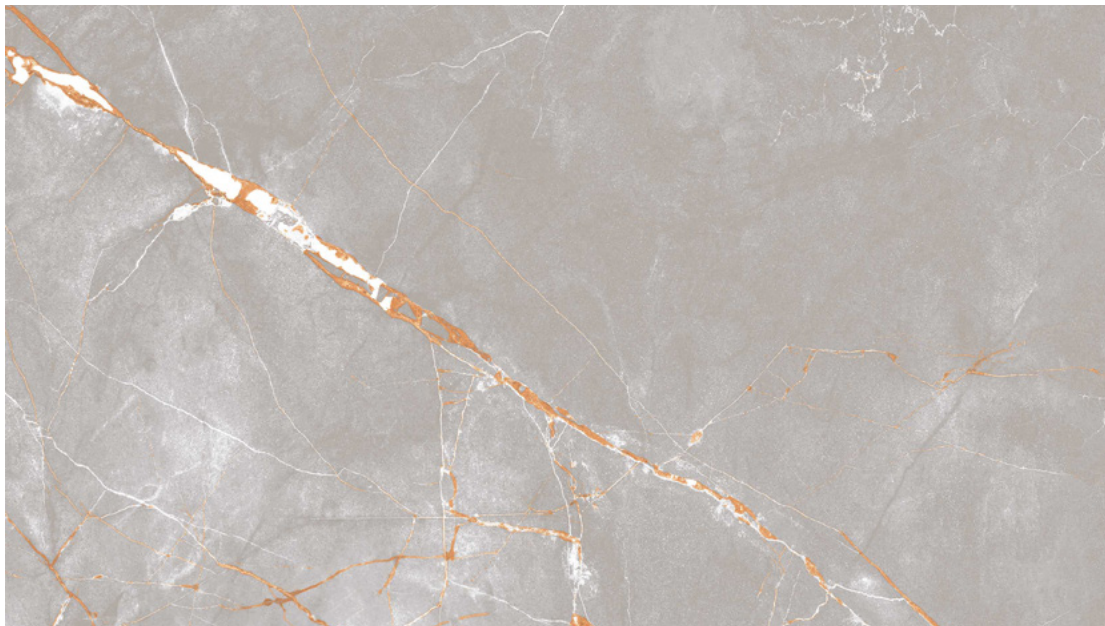

OPEC

LOOK  
MARBLE  
STONE  
CONCRETE

**CENTURA**  
WALL AND FLOOR COVERINGS

centura.ca

adalgisa satuario - matte

blazy satuario - matte

costa grey - matte

liceo bianco - matte

endless gris - matte

glocal grey - matte

\*The shade may vary according to production runs. Check batches before installation.

centura.ca

**Rectified Glazed Porcelain**

Look: marble, stone, concrete  
Installation: floor, wall  
Usage: residential, commercial  
Made in India

adalgisa satuario    blazy satuario    costa grey    endless gris    glocal grey    liceo bianco

Ask your Centura representative about our installation warranties.

Colour endless gris

Colour adalgisa satuario