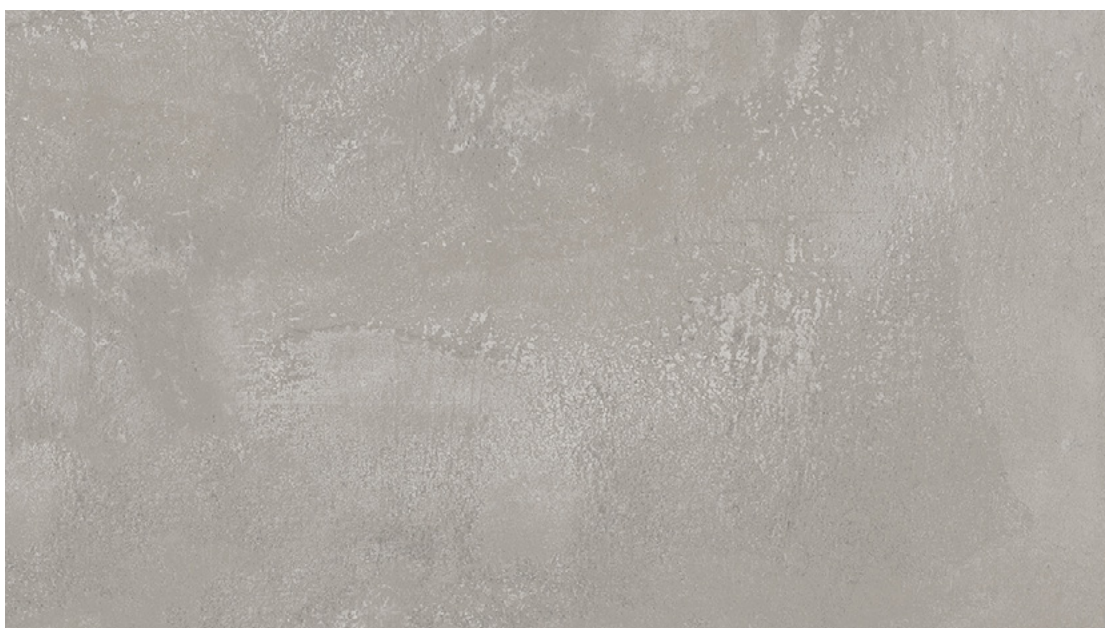

OPEC

LOOK  
MARBLE  
STONE  
CONCRETE

**CENTURA**  
WALL AND FLOOR COVERINGS

centura.ca

adalgisa satuario - matte

blazy satuario - matte

costa grey - matte

liceo bianco - matte

endless gris - matte

glocal grey - matte

\*The shade may vary according to production runs. Check batches before installation.

centura.ca

**Rectified Glazed Porcelain**

Look: marble, stone, concrete  
Installation: floor, wall  
Usage: residential, commercial  
Made in India

adalgisa satuario    blazy satuario    costa grey    endless gris    glocal grey    liceo bianco

Ask your Centura representative about our installation warranties.

Colour endless gris

Colour adalgisa satuario