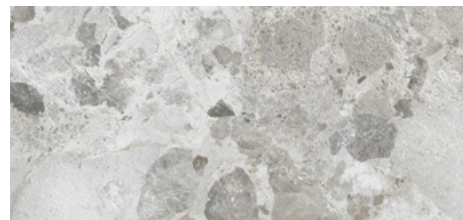

LAROCCA

LOOK
STONE

CENTURA
WALL AND FLOOR COVERINGS

centura.ca

natural - polished

grey - polished

natural - matte

grey - matte

*The shade may vary according to production runs. Check batches before installation.

centura.ca

Glazed Rectified porcelain

Look and feel : stone
Installation : floor, wall
Usage : residential, commercial
Made in Spain

natural

grey

Ask your Centura representative about our installation warranties.

Colour grey

Colour natural