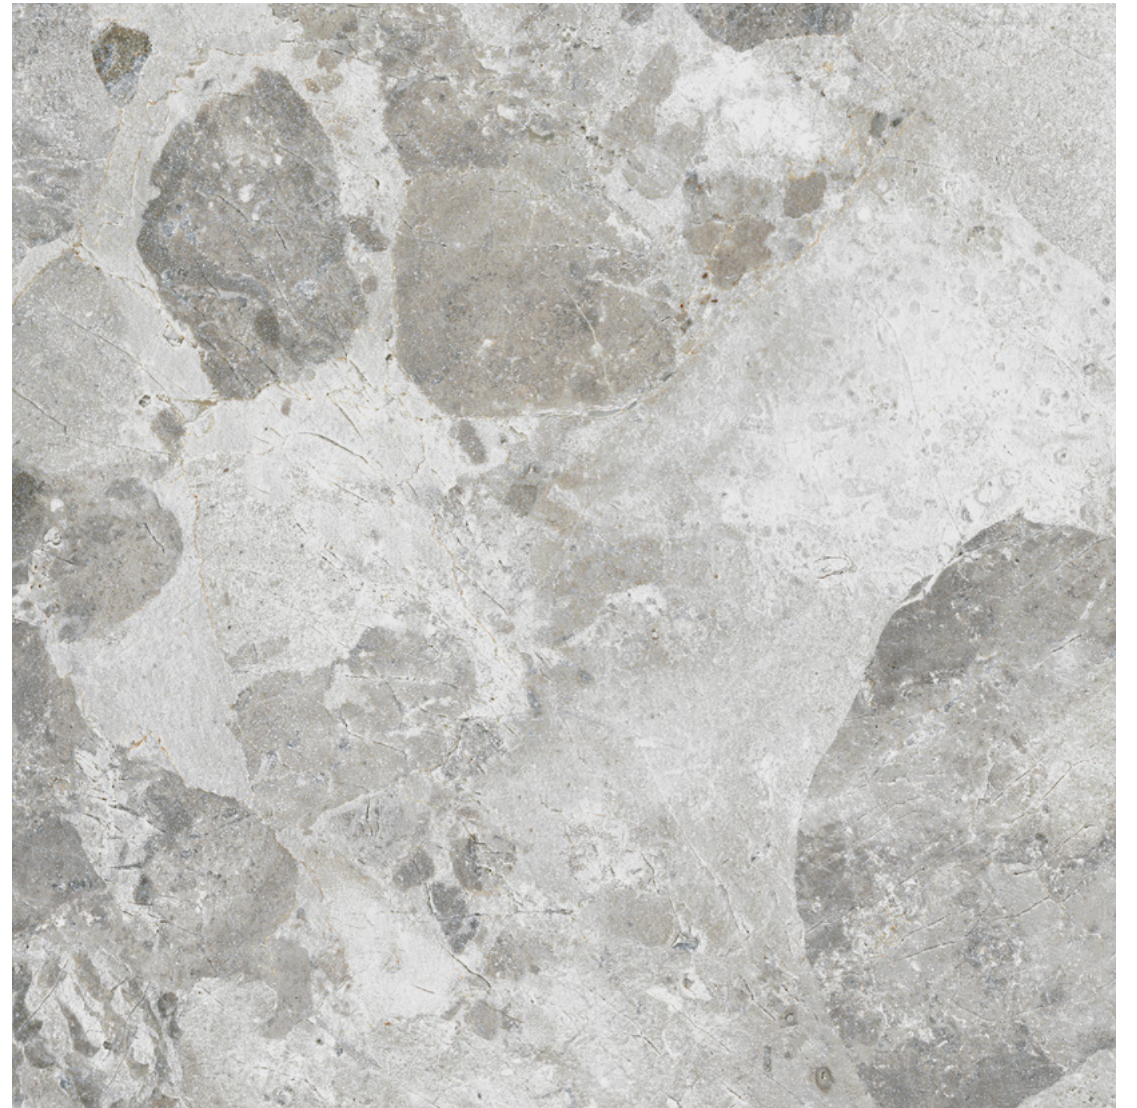

LAROCCA

LOOK
STONE

CENTURA
WALL AND FLOOR COVERINGS

centura.ca

natural - polished

grey - polished

natural - matte

grey - matte

*The shade may vary according to production runs. Check batches before installation.

centura.ca

Glazed Rectified porcelain

Look and feel : stone
Installation : floor, wall
Usage : residential, commercial
Made in Spain

natural

grey

Ask your Centura representative about our installation warranties.

Colour grey

Colour natural