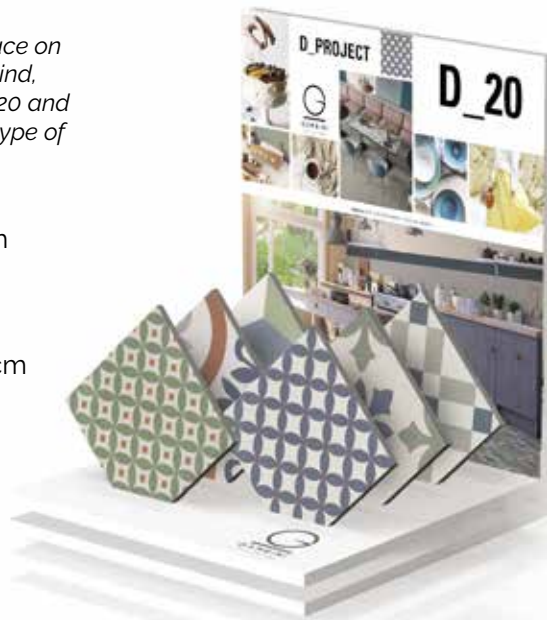

ESPOSITORE DA TAVOLO

TABLE DISPLAY

Comodi e di facile collocazione su tavoli e superfici di ogni tipo, gli espositori da tavolo per le serie D_20 e D2P sono ideali per qualsiasi tipo di sala mostra.

Comfortable and easy to place on tables and surfaces of any kind, the table displays for the D_20 and D2P series are ideal for any type of showroom.

D2P

Dimensioni 48x58x45 cm

Size 19"x 23"x18"

D_20

Dimensioni 40x47,8x45 cm

Size 16"x 19" x18"