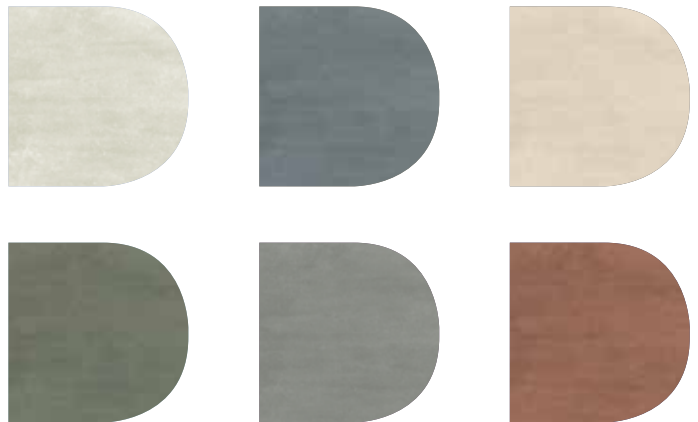

30x30 cm / 12"x12" Ret.

FOUR COLLECTIONS UNLIMITED STYLES

D

Gres porcellanato impasto colorato
Porcelain stoneware color body

60x 60 cm / 24"x24" Ret.

60x120 cm / 24"x48" Ret.

ELEMENTS

STYLISH ATTITUDE