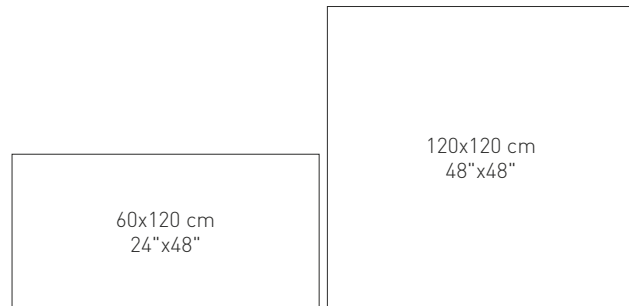

GLAZED PORCELAIN STONEWARE + STD BODY + RECTIFIED + POLISHED
GRES PORCELÁNICO ESMALTADO + PASTA STD + RECTIFICADO + PULIDO
120x120 cm/48"x48" + 60x120 cm/24"x48"

Marble / Mármoles

COLOURS: / COLORES:

LETO CREAM POLISHED

LETO PEARL POLISHED

LETO GREY POLISHED

AVAILABLE FORMATS: / FORMATOS DISPONIBLES:

PIECES NAME NOMBRE DE LA PIEZA	SIZES (CM) FORMATOS (CM)	WORK SIZE (MM) FORMATO DE FABRICACIÓN (MM)	PRICE GROUP GRUPO DE PRECIO
LETO RC PL	120x120 cm/48"x48"	1200 x 1200	SGP
LETO RC PL	60x120 cm/24"x48"	600 x 1200	SGP
LETO MOSAIC (ML) RC PL	30x30 cm/11.8"x11.8"		SGP
LETO HEXAGON (ML) RC PL	22,5x32,5 cm/9"x13"		SGP

CENTURA

LETO PEARL POLISHED
60x120 cm/24"x48" RC PL

LETO PEARL POLISHED
120x120 cm/48"x48" RC PL

SPECIAL PIECES: / PIEZAS ESPECIALES:

LETO CREAM POLISHED
MOSAIC (ML)

LETO CREAM POLISHED
HEXAGON (ML)

LETO PEARL POLISHED
MOSAIC (ML)

30x60 cm/11.8"x24"		6
P197		
30x120 cm/11.8"x48"		3
P331		

SKIRTING:
RODAPÍE:

9x60 cm/3.5"x24"		18
P097		
9x120 cm/3.5"x48"		10
P270		