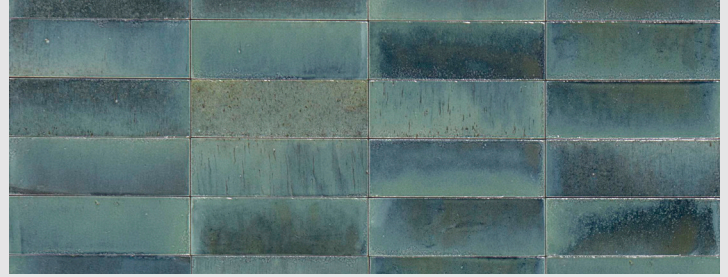

Usage: Wall Tile

Giada

Blanc

Beige

Turchese

Grigio

Not all products are stocked. Please check availability.

	2"x6"	4"x4"
Giada	R8HQ00	R8GN68
Blanc	R8HM00	R8GK68
Beige	R8HN00	R8GL68
Turchese	R8HP00	R8GM68
Grigio	R8HS00	R8GP68

Shades may vary from actual pictures
Shades and colour variation may vary according to production runs