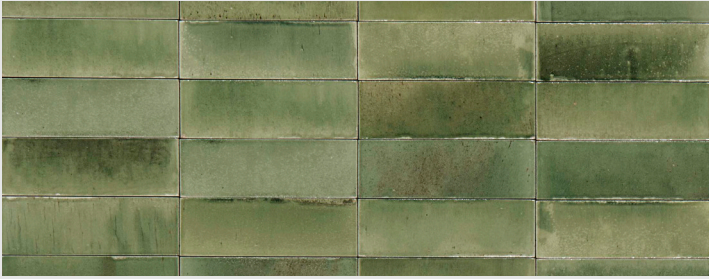

Gleeze

CENTURA TILE

Hand-craftsmanship and ever-changing materials recall a ceramic tradition in which imperfection and defects are an added benefit. Strong shading, chipping and relief imperfections give the collection an exclusive look to wrap spaces in a newfound naturalness.

Usage: Wall Tile

Giada

Blanc

Beige

Turchese

Grigio

Not all products are stocked. Please check availability.

	2"x6"	4"x4"
Giada	R8HQ00	R8GN68
Blanc	R8HM00	R8GK68
Beige	R8HN00	R8GL68
Turchese	R8HP00	R8GM68
Grigio	R8HS00	R8GP68

Shades may vary from actual pictures
Shades and colour variation may vary according to production runs