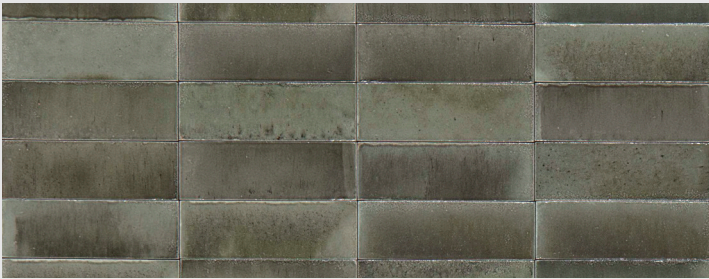

Gleeze

CENTURA TILE

Hand-craftsmanship and ever-changing materials recall a ceramic tradition in which imperfection and defects are an added benefit. Strong shading, chipping and relief imperfections give the collection an exclusive look to wrap spaces in a newfound naturalness.

Usage: Wall Tile

Giada

Blanc

Beige

Turchese

Grigio

Not all products are stocked. Please check availability.

	2"x6"	4"x4"
Giada	R8HQ00	R8GN68
Blanc	R8HM00	R8GK68
Beige	R8HN00	R8GL68
Turchese	R8HP00	R8GM68
Grigio	R8HS00	R8GP68

Shades may vary from actual pictures
Shades and colour variation may vary according to production runs