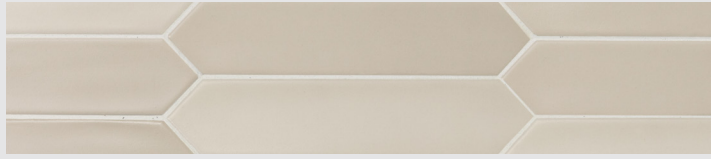

# Lanse

CENTURA

Lanse is a collection of urban and versatile wall tiles, which stands not only for extensive and vast colour range. It also recovers a traditional format of a double arrow. A format that allows you to create different, risky and fun patterns that will delight designers and architects.

Usage: Light Commercial, Residential, Wall

Mint

White

Muslin

Gray

Rose

Blue

Bahia

Viridian

Navy

Black

Not all products are stocked. Please check availability.

2"x10"

Mint	LAR27486
White	LAR27481
Muslin	LAR27484
Gray	LAR27482
Rose	LAR27490
Blue	LAR27489
Bahia	LAR27487
Viridian	LAR27485
Navy	LAR27488
Black	LAR27483