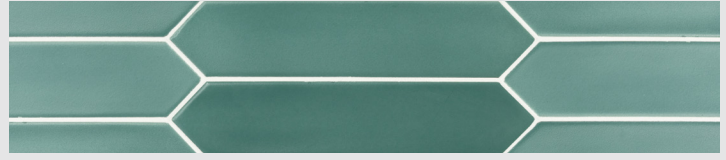

# Lanse

CENTURA

Lanse is a collection of urban and versatile wall tiles, which stands not only for extensive and vast colour range. It also recovers a traditional format of a double arrow. A format that allows you to create different, risky and fun patterns that will delight designers and architects.

Usage: Light Commercial, Residential, Wall

Mint

White

Muslin

Gray

Rose

Blue

Bahia

Viridian

Navy

Black

Not all products are stocked. Please check availability.

2"x10"

Mint	LAR27486
White	LAR27481
Muslin	LAR27484
Gray	LAR27482
Rose	LAR27490
Blue	LAR27489
Bahia	LAR27487
Viridian	LAR27485
Navy	LAR27488
Black	LAR27483