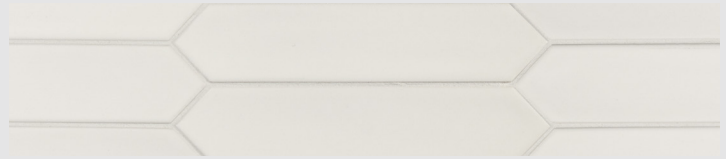

# Lanse

CENTURA

Lanse is a collection of urban and versatile wall tiles, which stands not only for extensive and vast colour range. It also recovers a traditional format of a double arrow. A format that allows you to create different, risky and fun patterns that will delight designers and architects.

Usage: Light Commercial, Residential, Wall

Mint

White

Muslin

Gray

Rose

Blue

Bahia

Viridian

Navy

Black

Not all products are stocked. Please check availability.

2"x10"

Mint	LAR27486
White	LAR27481
Muslin	LAR27484
Gray	LAR27482
Rose	LAR27490
Blue	LAR27489
Bahia	LAR27487
Viridian	LAR27485
Navy	LAR27488
Black	LAR27483