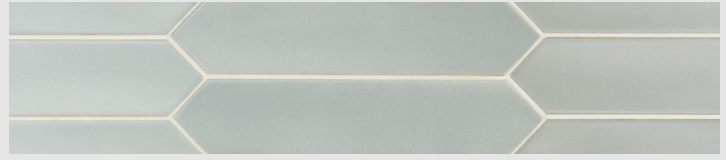

# Lanse

CENTURA

Lanse is a collection of urban and versatile wall tiles, which stands not only for extensive and vast colour range. It also recovers a traditional format of a double arrow. A format that allows you to create different, risky and fun patterns that will delight designers and architects.

Usage: Light Commercial, Residential, Wall

Mint

White

Muslin

Gray

Rose

Blue

Bahia

Viridian

Navy

Black

Not all products are stocked. Please check availability.

2"x10"

Mint	LAR27486
White	LAR27481
Muslin	LAR27484
Gray	LAR27482
Rose	LAR27490
Blue	LAR27489
Bahia	LAR27487
Viridian	LAR27485
Navy	LAR27488
Black	LAR27483