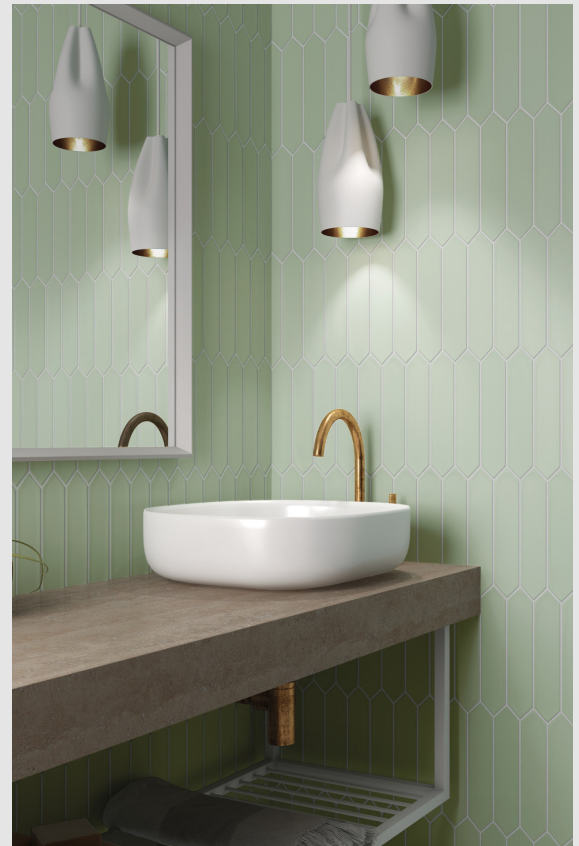

Shades may vary from actual pictures
Shades and colour variation may vary according to production runs