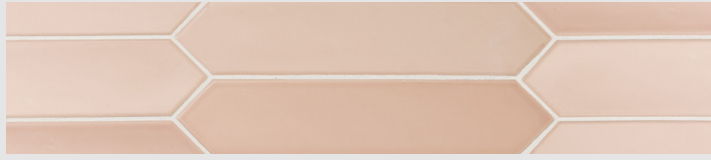

# Lanse

CENTURA

Lanse is a collection of urban and versatile wall tiles, which stands not only for extensive and vast colour range. It also recovers a traditional format of a double arrow. A format that allows you to create different, risky and fun patterns that will delight designers and architects.

Usage: Light Commercial, Residential, Wall

Mint

White

Muslin

Gray

Rose

Blue

Bahia

Viridian

Navy

Black

Not all products are stocked. Please check availability.

2"x10"

Mint	LAR27486
White	LAR27481
Muslin	LAR27484
Gray	LAR27482
Rose	LAR27490
Blue	LAR27489
Bahia	LAR27487
Viridian	LAR27485
Navy	LAR27488
Black	LAR27483