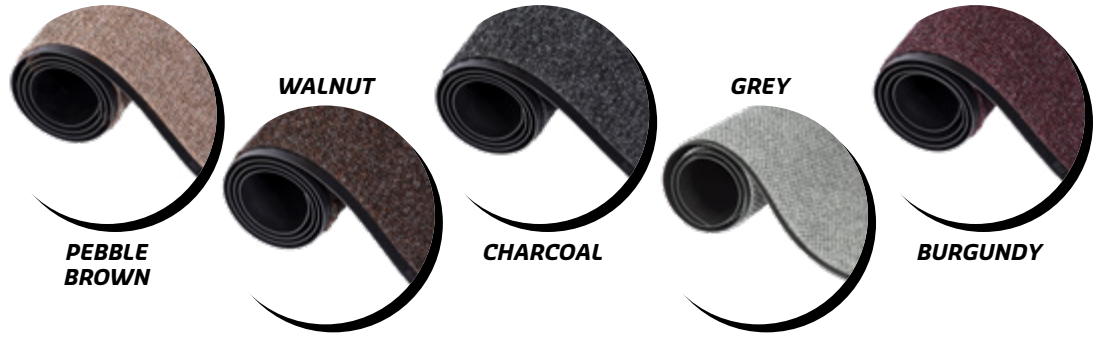

# NEEDLE-PIN

CLASSIC

WIPER / SCRAPER

MEDIUM TRAFFIC UP TO 500 PEOPLE/DAY

## COLORS

## TECHNICAL INFORMATION

- FIBER: Polypropylene
- SURFACE WEIGHT: 22 oz. per square yard
- BACKING: ThermoFlex vinyl
- THICKNESS: 1/4"
- TYPE: Needlepunched

### ROLLS

3' X 60'  
4' X 60'  
6' X 60'

CUSTOM MATS: Available up to 11'9" X 60'

*Needle-Pin® is a reliable Classic wiper/scraper mat with a berber pattern!*

- Intelligent solution to reduce maintenance costs and protect floors
- As a wiper/scraper mat, its irregular surface will trap dirt and retain moisture for cleaner floors
- ThermoFlex vinyl backing insure floor protection